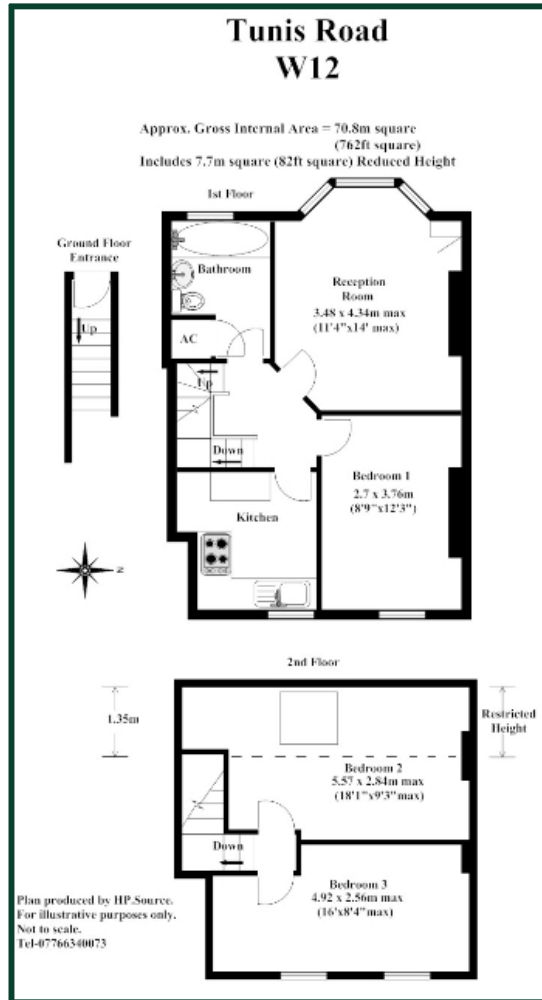

Tunis Road, Shepherds Bush, London, W12

Energy Efficiency Rating		Current	Potential
Very energy efficient - lower running costs			
(92-100) A			
(81-91) B			
(69-80) C			
(55-68) D		63	67
(39-54) E			
(21-38) F			
(1-20) G			
Not energy efficient - higher running costs			
England & Wales		EU Directive 2002/91/EC	

Environmental Impact (CO₂) Rating		Current	Potential
Very environmentally friendly - lower CO₂ emissions			
(92-100) A			
(81-91) B			
(69-80) C			
(55-68) D		58	61
(39-54) E			
(21-38) F			
(1-20) G			
Not environmentally friendly - higher CO₂ emissions			
England & Wales		EU Directive 2002/91/EC	

Viewing: For further information or to arrange a viewing please call us on the numbers below.

Disclaimer: These particulars are thought to be materially correct though their accuracy is not guaranteed and they do not form part of any contract. All measurements are approximate and we have not tested any fitted appliances, electrical or plumbing installation or central heating systems.